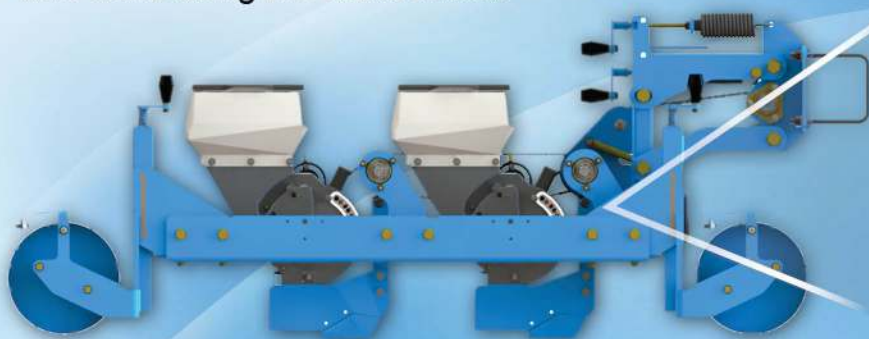

### Direct Seed Planter

**Accurate Seed Singulation** combined with **Uniform Depth Control** puts you on the right path for a very successful growing season.

[www.MONOSEM-INC.com](http://www.MONOSEM-INC.com)

913.438.1700 • Monosem, Inc. 1001 Blake St. Edwardsville, KS 66111

The parallel linkage allows the planter to float on the seed bed evenly, and depth can be controlled with ease using the hand crank.

### The Monosem Meter

Constructed of cast aluminum and brass, and a stainless steel seed disc for durability, low maintenance, and accurate seed spacing.

- A well-formed raised bed is firmed by the front and rear steel rollers. Adjustable raised rib rollers define the seed line while reducing debris accumulation on the points.
- The Version M planter will plant up to 16 lines at a time on a single bed with uniform depth and unmatched singulation. Many other custom row spacing and bed configurations are available.
- The planter can be ground or hydraulically driven to control inter-row seed spacing. Seed clean out is simplified with an integrated vacuum seed cleanout system.