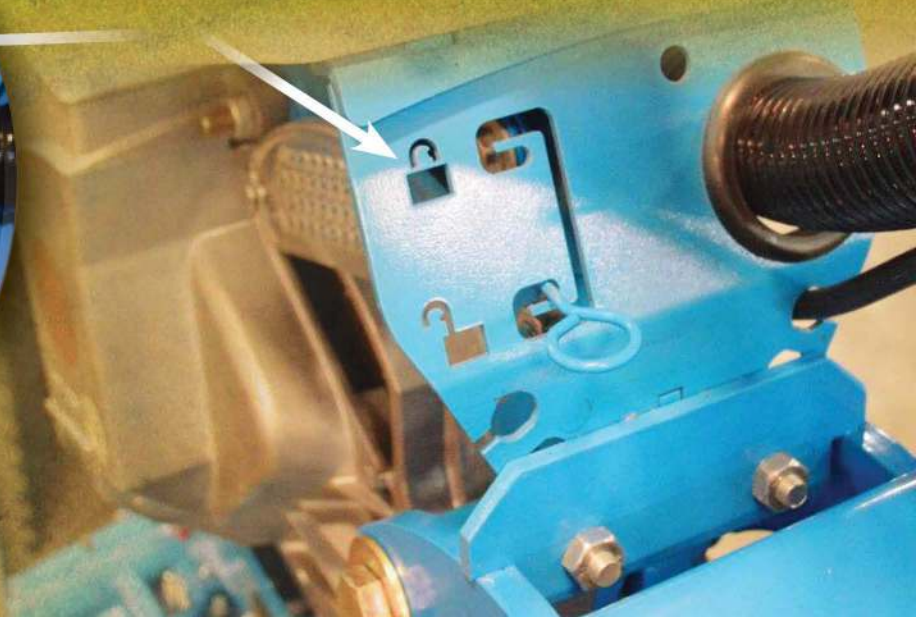

# Ultra-Narrow Row UNR

The Ultra-Narrow-Row planter eliminates the expense of owning multiple planters while adding the benefit of precision planting all your crops. With a planter setup for 10" spacing you can plant on 10", 20", or 30" giving you the flexibility of planting a variety of crops accurately at multiple row spacings.

**Lockup And Ball Valve Shutoffs**  
Optional lockup and shutoff valves can disengage rows not in use. Providing ease of switching from one configuration to different one.

The UNR planter comes standard with a 1.5 BU hopper. An optional 50 BU Central Seed System (CSS) with 1/2 BU hoppers is available and ideal for test plots with small grains such as Hybrid Rice.

**PLANTER SPECS:**  
Row spacing as narrow as 9.5”  
5 to 30 feet  
Staggered rows for residue flow  
Positive drive wheel blocks  
Cat 3 & 4 hitch options

Monosem’s Seed Singulation and Depth Control allow producers to reduce seeding rates and increase profits with hybrid crops.